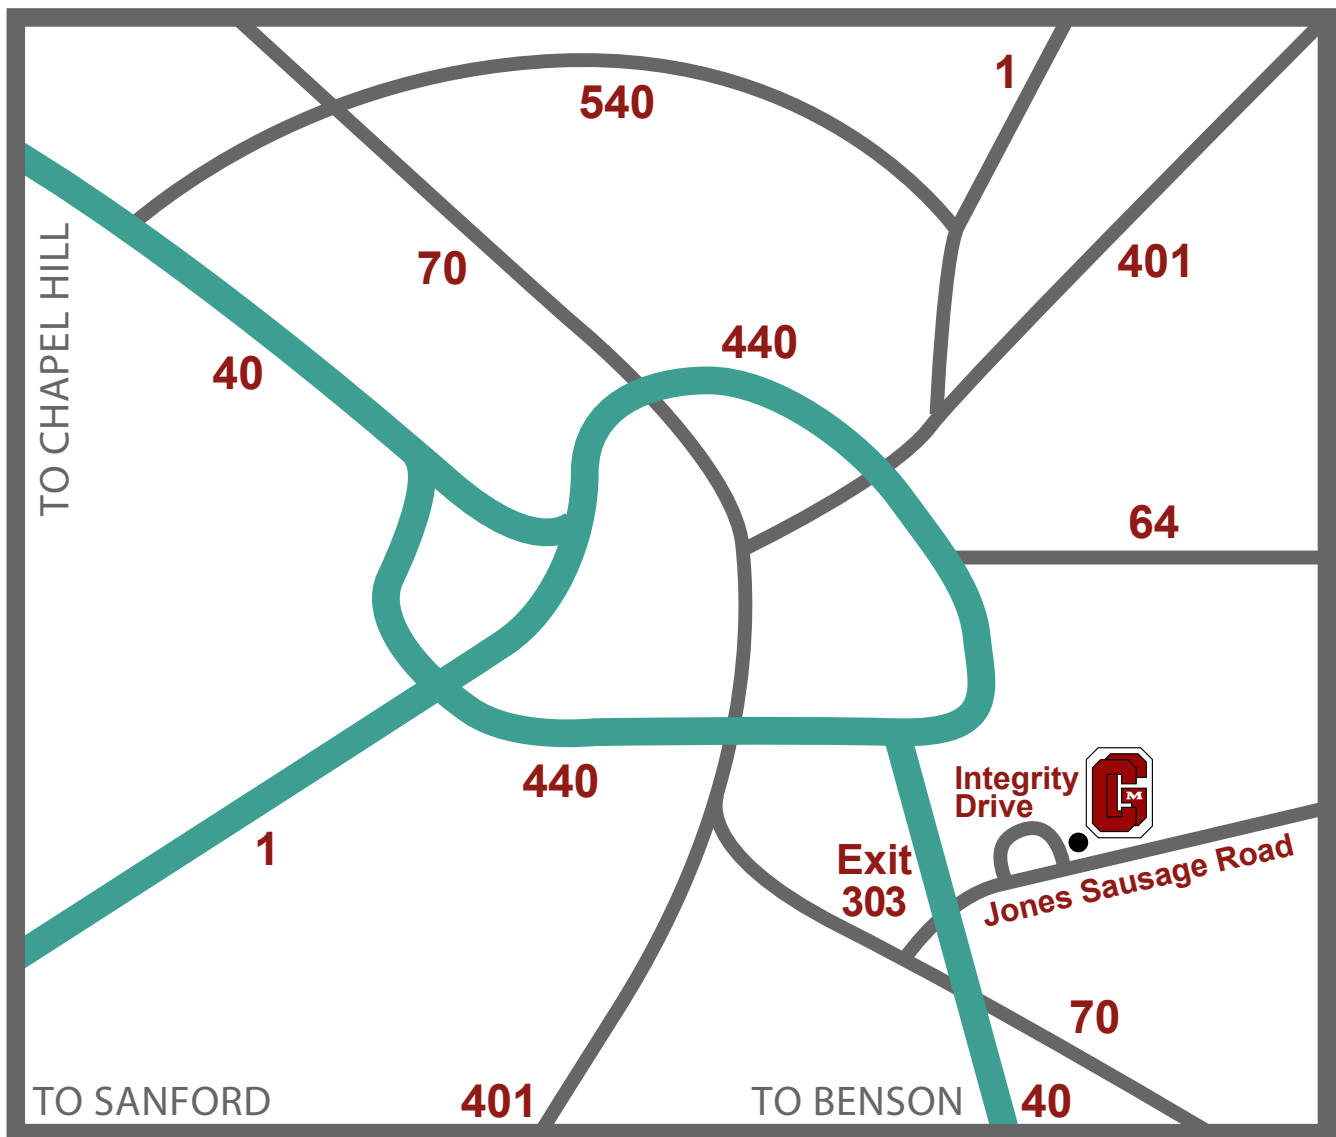

## Directions to our showroom:

### From all points North:

Take 440 to 40 South (Benson).  
Exit Jones Sausage Road (Exit 303)  
Take a left and go over the highway  
Take second left onto Integrity Drive  
Carolina Glass & Mirror is on the right.

### From all points South:

Take 40 North  
Exit Jones Sausage Road (Exit 303)  
Take a right onto Jones Sausage Road.  
Take second left on Integrity Drive  
Carolina Glass & Mirror is on the right.